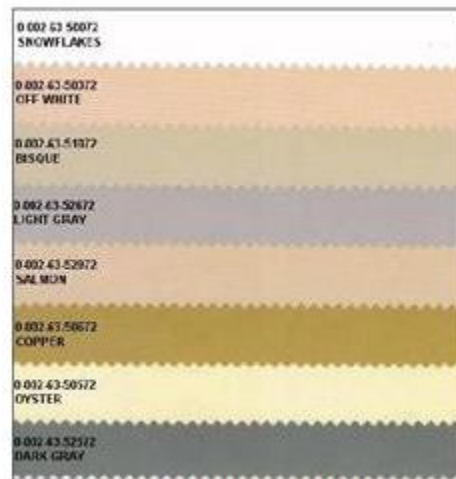

Blackout Shade Fabrics

Take a look at the New Phifer Blackout Fabrics that have been added to our page.

Phifer SheerWeave's new blackout fabrics have texture and variant colors within the fabrics.

Each have a nice variety of lovely earth tone blackout fabrics to choose from.

Phifer SheerWeave Blackout Fabric
New

Phifer Blackout

Phifer Blackout 7000

Phifer 7000 V40 Onyx

Phifer 7000 Q57 Wheat

Phifer 7000 P62 White

Phifer 7000 V41
Canyon

Phifer 7000 Q58
Mushroom

Phifer 7000 V39
Graphite

Phifer Blackout 7500

Phifer 7500 Starfish

Phifer 7500 Stone

Phifer 7500 Midnight

Vertilux Nolite Fabric

Vertilux Nolite
Custard

Vertilux Nolite
Chocolate

Vertilux Nolite
Camel

Vertilux Nolite Ivory

Vertilux Nolite
Taupe

Vertilux Nolite
Oyster

Vertilux Pinpoint Blackout

Vertilux Pinpoint Blackout Fabric

- 0-002-63-50072 Snowflake
- 0-002-63-50372 Off White
- 0-002-63-51072 Bisque
- 0-002-63-52672 Light Gray
- 0-002-63-52972 Salmon
- 0-002-63-50672 Copper
- 0-002-63-50572 Oyster
- 0-002-63-52572 Dark Gray